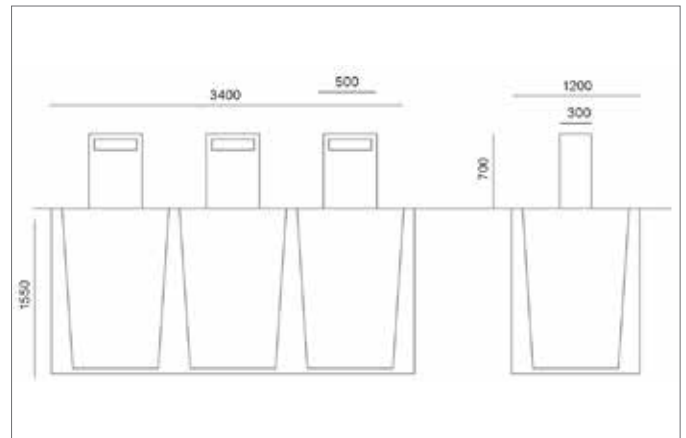

WASTE BIN DISCHARGE METHOD