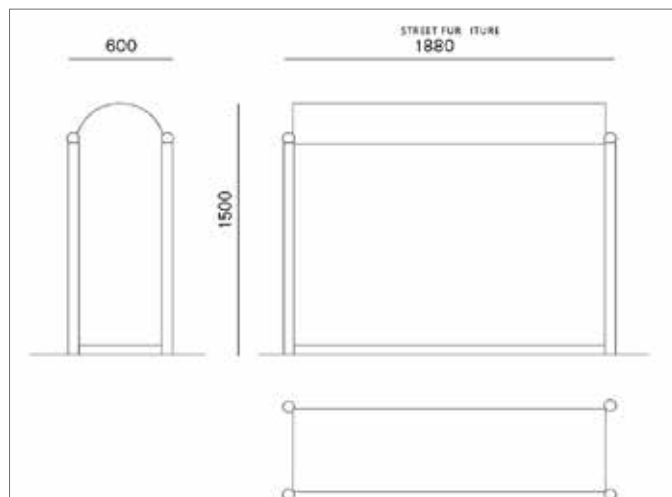

CONSTRUCTION

Zinc steel in atracit colour
(RAL 7016 or other colour upon request)

WASTE MANAGEMENT

Every bin is individually marked

MOUNTAGE

Standard with metal plate, other ways on demand

NOTE

Possibility of advertising