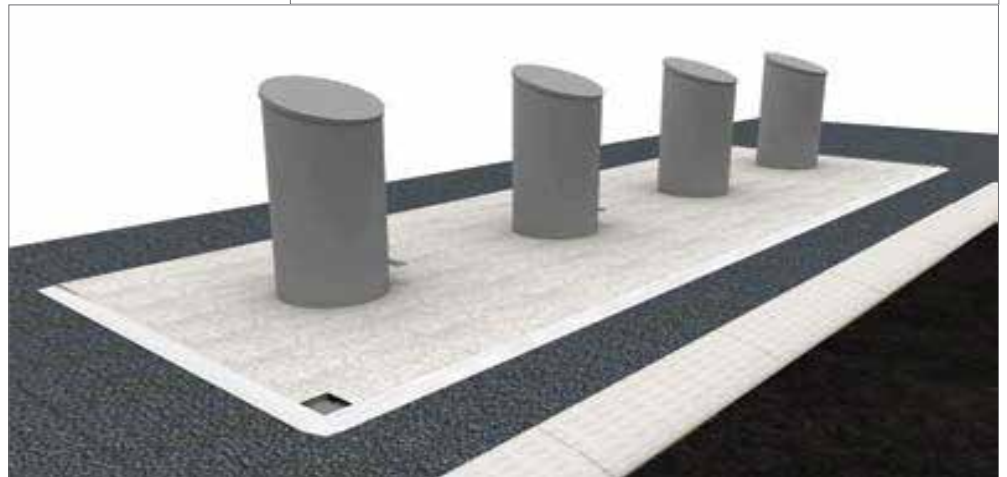

Site Furniture
EUROmodul Bins

Large standard range • Custom work is welcomed

UNDERGROUND WASTE MANAGEMENT SYSTEM 356

DESIGN

EUROmodul Design Studio

CONSTRUCTION

Zinc steel in atracit colour (RAL 7016 or other colour upon request)

DISCHARGE

With camion crane the collecting bin is raised and the lower doors are opened for discharge.

MOUNTAGE

Underground according to technical documentation

SUITS AUSTRALIAN LARGE CAPACITY BINS

NOTE

Manipulation and discharge is made with **identical equipment as the one used for standard waste management**

97356104 - COLLECTING BIN 356

capacity	code
1 underground container	97356 101
2 underground containers	97356 102
3 underground containers	97356 103
4 underground containers	97356 104
custom made	97353 105

UNDERGROUND SYSTEM