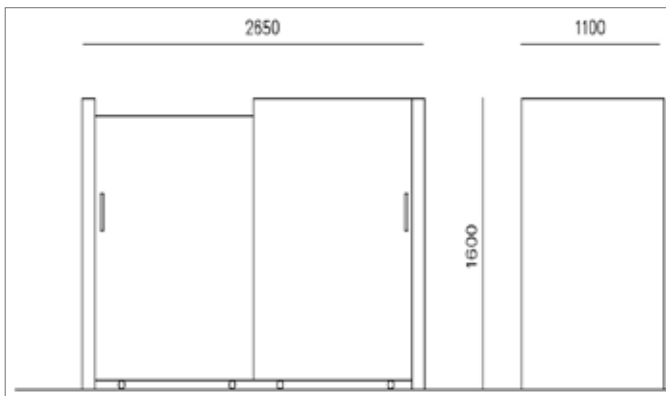

Site Furniture
EUROmodul Bins

Large standard range • Custom work is welcomed

WASTE BIN SHELTER 354

DESCRIPTION

Waste management shelter

DESIGN

EUROmodul Design Studio

CONSTRUCTION

Zinc steel in atracit colour (RAL 7016 or other colour upon request) in combination with facade laminates in wood pattern

SURFACES

Possibility of advertising on flat surfaces

MOUNTAGE

With plate

NOTE

Shelter made for standard waste containers - suits Australian large capacity bins

97354202 - WASTE CONTAINER SHELTER

type	volume	code
antracit RAL 7016 or on request	1 waste container shelter	354 101
	2 waste container shelter	97354 102
	3 waste container shelter	354 103
	4 waste container shelter	354 104
combination with facade laminate in wood	1 waste container shelter	354 201
	2 waste container shelter	97354 202
	3 waste container shelter	354 203
	4 waste container shelter	354 204

WASTE CONTAINER SHELTER WITH ADVERTISING ON FLAT SURFACES