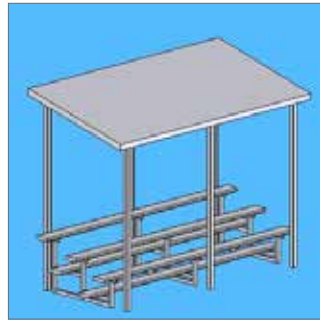

Resource Guide

Booklet 1, Page 34

Site Furniture
Bleachers

Large standard range • Custom work is welcomed

19401
Moodie Stage with Rails
4.8x6.0m module

19405
Moodie Bleacher 3 Tier with
Cover

19406
Moodie Bleacher 5 Tier with
Cover