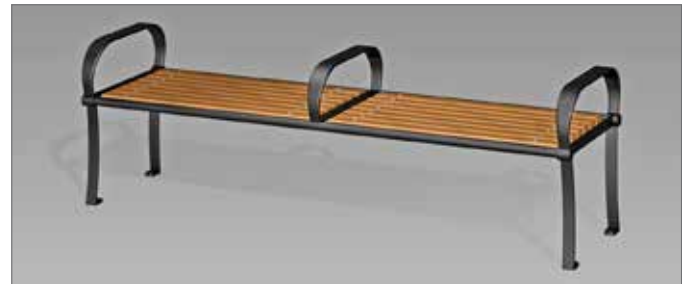

Resource Guide

Site Furniture
Columbia Cascade

Large standard range • Custom work is welcomed

20110006 - DILLER SEAT

20130006 - DILLER SEAT WITH ARMRESTS

20120006 - DILLER BENCH

20140006 - DILLER BENCH WITH ARMRESTS

20110006 - RESTORATION SEAT

23600007 - LUXE SEAT

Site Furniture
Columbia Cascade

Large standard range • Custom work is welcomed

28060006 - RENAISSANCE SEAT

28020006 - RENAISSANCE BENCH

20540011- RENAISSANCE BENCH VT ROOCYCLE SLATS

21400006 - GREENWAY SEAT

21440006 - GREENWAY WALL FACE BENCH

20410006 - GREENWAY PLATFORM BENCH

21470006 - GREENWAY WALL TOP BENCH

20470601 - VT WALL TOP BENCH

20160006 - PARKWAY SEAT

20060006 - PARKWAY BENCH

Resource Guide

Site Furniture
Columbia Cascade

Large standard range • Custom work is welcomed

23210006 - OPTIMUS BENCH

26360006 - BROADWAY SEAT

28470006 - MADISON SEAT

26320006 - BROADWAY BENCH

26330006 - BROADWAY BENCH