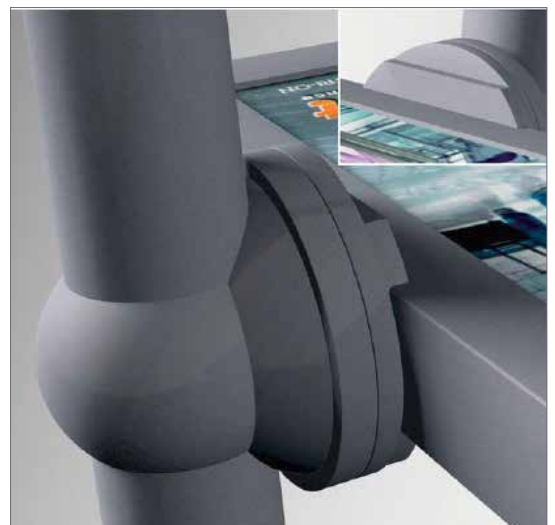

Site Furniture MultiSit

Large standard range • Custom work is welcomed

The outside advertising and sitting area consists of transparent polycarbonate sheets. Polycarbonate sheets have exceptional impact strength, are scratch, fire and UV resistant. The pivoting joints are aluminium die cast and are maintenance free!

MultiSits are suitable for short or long term advertising campaigns. MultiSits are suitable for indoor or outdoor advertising. MultiSits can be configured to fold in both directions or in one direction depending on the application. 1kg force will hold the seat down and when removed will gently ease back to the vertical resting position.

26042