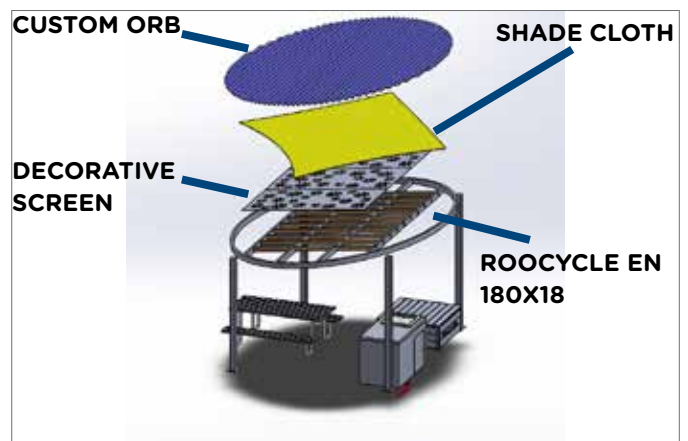

96783 - PERGOLA

96784 - PERGOLA - ROOCYCLE EN 50X50 AND ROOCYCLE EN 50X100

96781 - PERGOLA

Resource Guide

Shelters
Pergolas & Screens

Large standard range • Custom work is welcomed

96778 - PERGOLA

96761 - CUSTOM DECORATIVE SCREENS

96771 - PERGOLA - ROOCYCLE EN 50X100

96861 - PERGOLA - ROOCYCLE EN 100X20

96763 - PERGOLA - ROOCYCLE EN 100X12

INTERCHANGEABLE SHADING OPTIONS

Resource Guide

**Shelters
Pergolas & Screens**

Large standard range • Custom work is welcomed