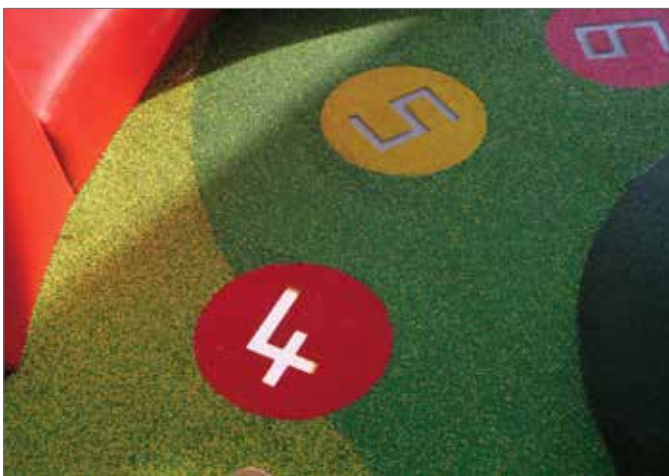

BRIGHT HOPSCOTCH - SHOPPING CENTRE

Hopscotch has long been a game played in schoolyards. Interactive hopscotch with musical features and luminous pads will enchant the children. This activity also allows the younger children to learn numbers.