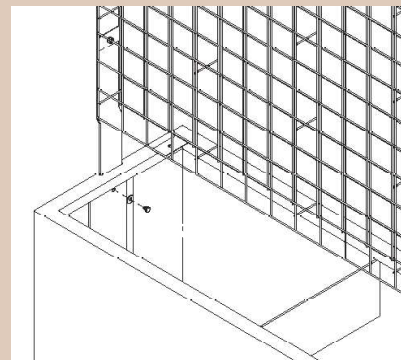

Wilshire Screen brackets insert through a slot in the planter, and are attached from the inside using stainless steel fasteners (included).