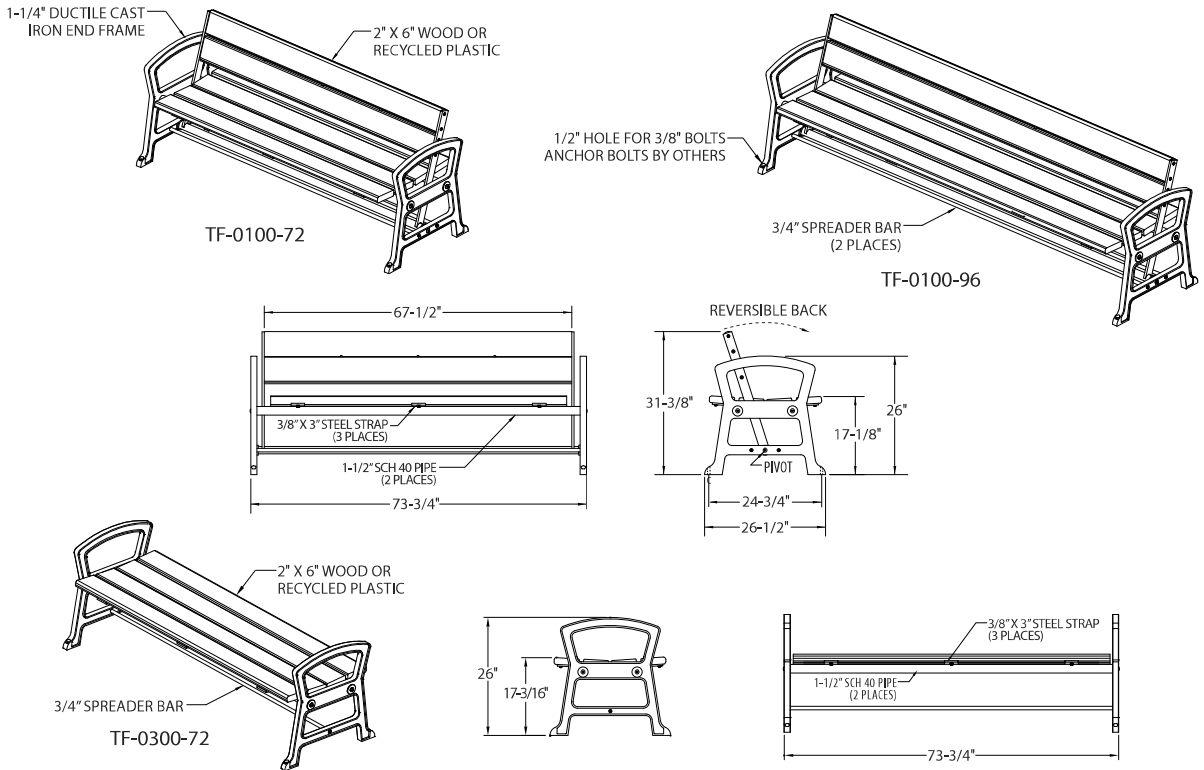

Thea Foss Collection

Specifications

Part No.	Description	Size (L x W x H)	Seat Height	Weight (lbs)	Mounting
TF-0100-72	Thea Foss Reversible Back Bench w/Arms, Wood or recycled plastic (TF-3)	73-3/4" x 26-1/2" x 31-3/8"	17-1/8"	293-380	Surface-mount
TF-0100-96	Thea Foss Reversible Back Bench w/Arms, Wood or recycled plastic	97-7/8" x 26-1/2" x 31-3/8"	17-1/8"	333-450	Surface-mount
TF-0300-72	Thea Foss Bench w/Arms, wood or rec. plastic (TF-1.3)	58" x 26-1/2" x 26"	17-1/8"	224-311	Surface-mount
TF-0300-96	Thea Foss Bench w/Arms, wood or rec. plastic	94" x 26-1/2" x 26"	17-1/8"	241-358	Surface-mount

* Thea Foss Interior Frame also available in Galvanized Steel

Thea Foss benches are available with surface-mount or freestanding base in 72" or 96" lengths. Available with bench slats in Boulevard™ Thermally-Modified FSC® wood. Non FSC-rated wood options include Ipe, Red Cedar, Douglas Fir or recycled plastic lumber.