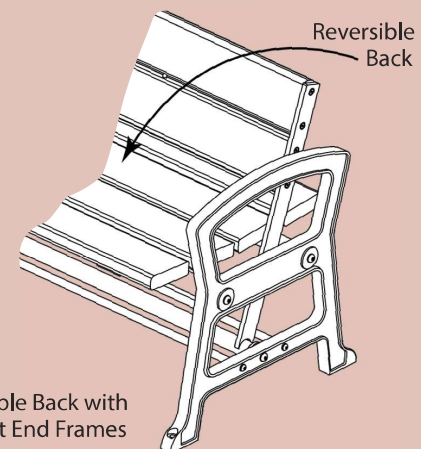

Thea Foss Collection

The Thea Foss bench was designed as a solution to allow visitors on the Thea Foss waterway esplanade to see Tacoma's Museum of Glass or the scenic Thea Foss waterway in Tacoma, WA. This reversible back bench is great for public places that have points of interest on both sides. This unique, movable back bench allows the user to face either direction by simply moving the back of the bench.

- Ductile Cast Iron end frames
- Available in Boulevard™ FSC® wood. Non FSC-rated wood options include Ipe, Douglas Fir, Red Cedar and recycled plastic lumber
- Easy reversible back for viewing on both sides of the bench
- Thea Foss Collection benches are available as surface mount or freestanding

Boulevard™ Thermally-Modified North American Hardwoods.

We take FSC® certified hardwoods harvested domestically (typically ash), then treat it at high temperatures and with steam in special kilns. This natural process changes the chemical make-up of the wood, creating a dark colored lumber with the rot, pest, and decay prevention characteristics of most South American hardwoods.

The Thermal-Modification process is easy on the environment, reducing the harvesting and transport of old, slow-growing trees.