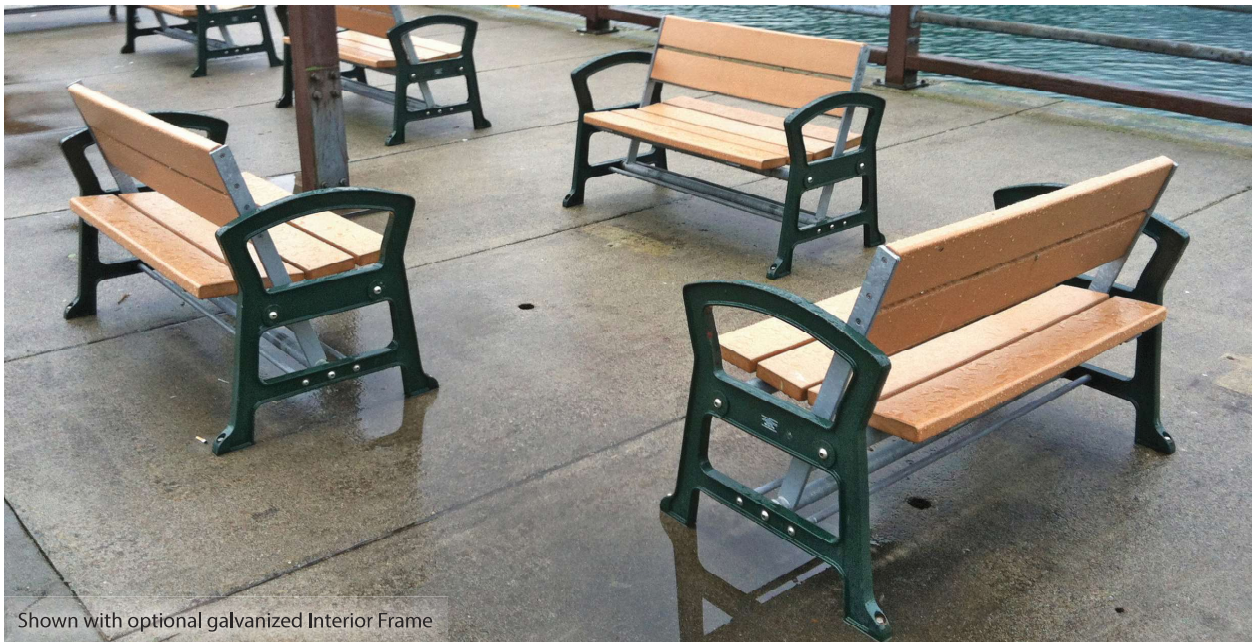

# Thea Foss Collection

The Thea Foss bench was designed as a solution to allow visitors on the Thea Foss waterway esplanade to see Tacoma's Museum of Glass or the scenic Thea Foss waterway in Tacoma, WA. This reversible back bench is great for public places that have points of interest on both sides. This unique, movable back bench allows the user to face either direction by simply moving the back of the bench.

- Ductile Cast Iron end frames
- Available in Boulevard™ FSC® wood. Non FSC-rated wood options include Ipe, Douglas Fir, Red Cedar and recycled plastic lumber
- Easy reversible back for viewing on both sides of the bench
- Thea Foss Collection benches are available as surface mount or freestanding

\* Thea Foss Interior Frame also available in Galvanized Steel

Thea Foss benches are available with surface-mount or freestanding base in 72" or 96" lengths. Available with bench slats in Boulevard™ Thermally-Modified FSC® wood. Non FSC-rated wood options include Ipe, Red Cedar, Douglas Fir or recycled plastic lumber.