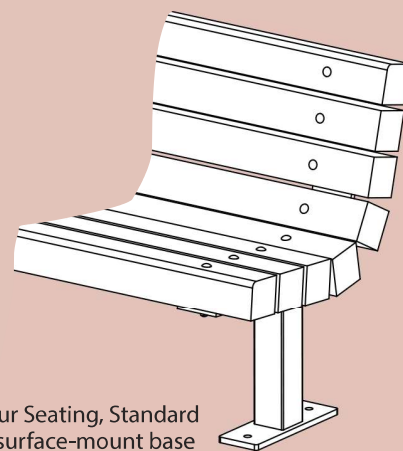

Contour Seating, Standard surface-mount base