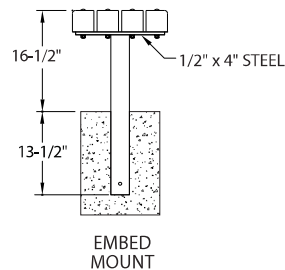

*Weight varies depending on material used.

Transit benches are available with surface or embed mountings in 48", 60", 72", and 96" lengths. Carriage bolt assembly standard; lag bolt assembly available on request, no extra charge. Available with bench slats in Ipe, Red Cedar, Douglas Fir or recycled plastic lumber.

TN-0200-72 bench with optional arms

TN-0200-72

Transit Collection

Specifications

Part No.	Description	Size (L x W x H)	Seat Height	Weight (lbs)	Mounting
TN-0400-48	Transit Backless Bench, wood or recycled plastic (T-1)	46" x 15-1/2" x 16-1/2"	16-1/2"	102-176	Surface-mount
TN-0420-48	Transit Backless Bench, wood or recycled plastic	46" x 15-1/2" x 16-1/2"	16-1/2"	102-176	Embed
TN-0400-60	Transit Backless Bench, wood or recycled plastic	58" x 15-1/2" x 16-1/2"	16-1/2"	110-200	Surface-mount
TN-0420-60	Transit Backless Bench, wood or recycled plastic	58" x 15-1/2" x 16-1/2"	16-1/2"	110-200	Embed
TN-0400-72	Transit Backless Bench, wood or recycled plastic	70" x 15-1/2" x 16-1/2"	16-1/2"	128-224	Surface-mount
TN-0420-72	Transit Backless Bench, wood or recycled plastic	70" x 15-1/2" x 16-1/2"	16-1/2"	128-224	Embed
TN-0400-96	Transit Backless Bench, wood or recycled plastic	94" x 15-1/2" x 16-1/2"	16-1/2"	174-302	Surface-mount
TN-0420-48	Transit Backless Bench, wood or recycled plastic	94" x 15-1/2" x 16-1/2"	16-1/2"	174-302	Embed
TN-AR	Optional Backless Arms (each)			15	

* Weight varies depending on material used.

TN-0400-72

EMBED MOUNT

SURFACE MOUNT

Transit benches are available with surface or embed mountings in 48", 60", 72", and 96" lengths. Carriage bolt assembly standard; lag bolt assembly available on request, no extra charge. Available with bench slats in lpe, Red Cedar, Douglas Fir or recycled plastic lumber.