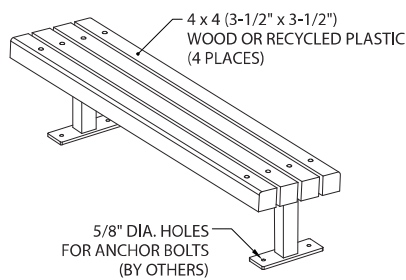

*Weight varies depending on material used.

Transit benches are available with surface or embed mountings in 48", 60", 72", and 96" lengths. Carriage bolt assembly standard; lag bolt assembly available on request, no extra charge. Available with bench slats in Ipe, Red Cedar, Douglas Fir or recycled plastic lumber.

TN-0200-72 bench with optional arms

TN-0200-72

Transit Collection

Specifications

Part No.	Description	Size (L x W x H)	Seat Height	Weight (lbs)	Mounting
TN-0400-48	Transit Backless Bench, wood or recycled plastic (T-1)	46" x 15-1/2" x 16-1/2"	16-1/2"	102-176	Surface-mount
TN-0420-48	Transit Backless Bench, wood or recycled plastic	46" x 15-1/2" x 16-1/2"	16-1/2"	102-176	Embed
TN-0400-60	Transit Backless Bench, wood or recycled plastic	58" x 15-1/2" x 16-1/2"	16-1/2"	110-200	Surface-mount
TN-0420-60	Transit Backless Bench, wood or recycled plastic	58" x 15-1/2" x 16-1/2"	16-1/2"	110-200	Embed
TN-0400-72	Transit Backless Bench, wood or recycled plastic	70" x 15-1/2" x 16-1/2"	16-1/2"	128-224	Surface-mount
TN-0420-72	Transit Backless Bench, wood or recycled plastic	70" x 15-1/2" x 16-1/2"	16-1/2"	128-224	Embed
TN-0400-96	Transit Backless Bench, wood or recycled plastic	94" x 15-1/2" x 16-1/2"	16-1/2"	174-302	Surface-mount
TN-0420-48	Transit Backless Bench, wood or recycled plastic	94" x 15-1/2" x 16-1/2"	16-1/2"	174-302	Embed
TN-AR	Optional Backless Arms (each)			15	

* Weight varies depending on material used.

TN-0400-72

EMBED MOUNT

SURFACE MOUNT

Transit benches are available with surface or embed mountings in 48", 60", 72", and 96" lengths. Carriage bolt assembly standard; lag bolt assembly available on request, no extra charge. Available with bench slats in lpe, Red Cedar, Douglas Fir or recycled plastic lumber.