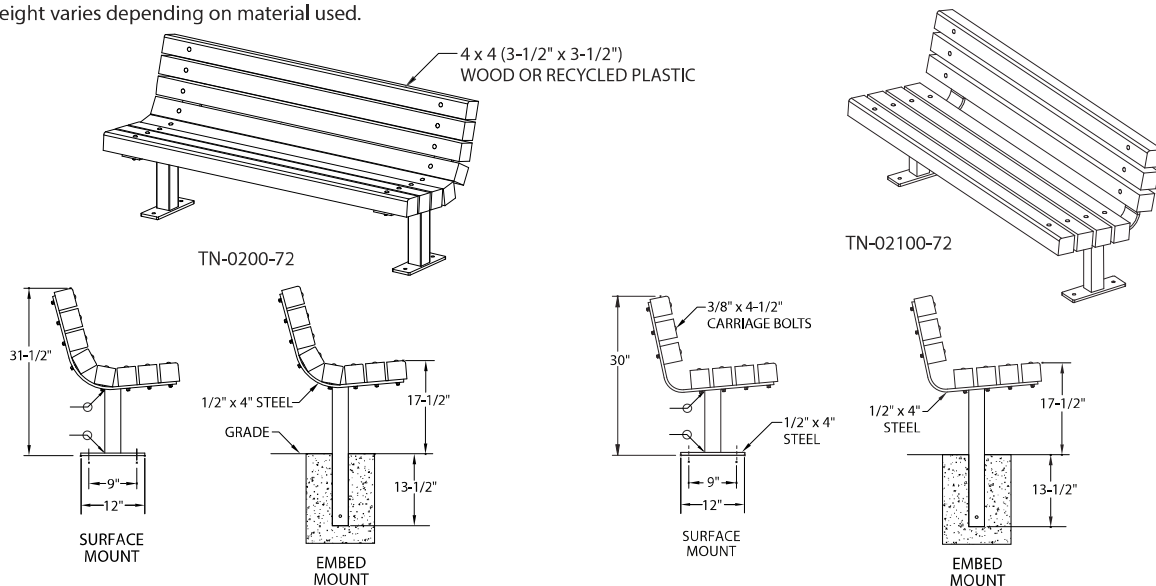

*Weight varies depending on material used.