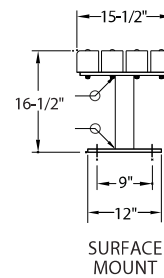

TN-0200-72 bench with optional arms

TN-0200-72

Transit Collection

Specifications

Part No.	Description	Size (L x W x H)	Seat Height	Weight (lbs)	Mounting
TN-0400-48	Transit Backless Bench, wood or recycled plastic (T-1)	46" x 15-1/2" x 16-1/2"	16-1/2"	102-176	Surface-mount
TN-0420-48	Transit Backless Bench, wood or recycled plastic	46" x 15-1/2" x 16-1/2"	16-1/2"	102-176	Embed
TN-0400-60	Transit Backless Bench, wood or recycled plastic	58" x 15-1/2" x 16-1/2"	16-1/2"	110-200	Surface-mount
TN-0420-60	Transit Backless Bench, wood or recycled plastic	58" x 15-1/2" x 16-1/2"	16-1/2"	110-200	Embed
TN-0400-72	Transit Backless Bench, wood or recycled plastic	70" x 15-1/2" x 16-1/2"	16-1/2"	128-224	Surface-mount
TN-0420-72	Transit Backless Bench, wood or recycled plastic	70" x 15-1/2" x 16-1/2"	16-1/2"	128-224	Embed
TN-0400-96	Transit Backless Bench, wood or recycled plastic	94" x 15-1/2" x 16-1/2"	16-1/2"	174-302	Surface-mount
TN-0420-48	Transit Backless Bench, wood or recycled plastic	94" x 15-1/2" x 16-1/2"	16-1/2"	174-302	Embed
TN-AR	Optional Backless Arms (each)			15	

* Weight varies depending on material used.

TN-0400-72

EMBED MOUNT

SURFACE MOUNT

Transit benches are available with surface or embed mountings in 48", 60", 72", and 96" lengths. Carriage bolt assembly standard; lag bolt assembly available on request, no extra charge. Available with bench slats in lpe, Red Cedar, Douglas Fir or recycled plastic lumber.