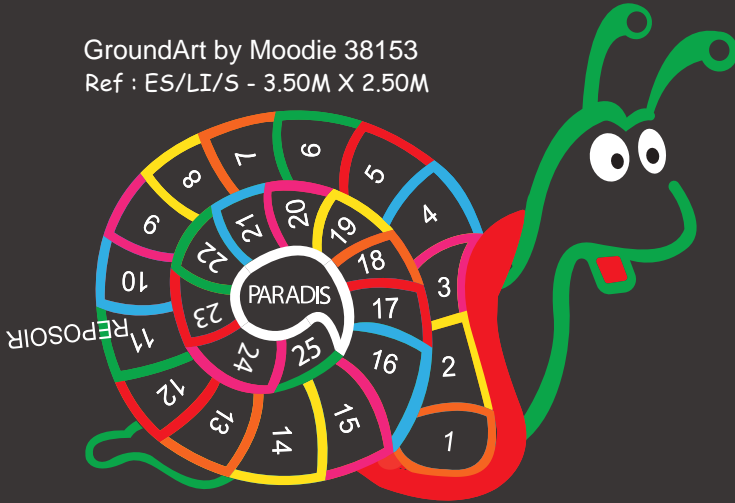

GroundArt by Moodie 38152
Ref : ES/LI/C - 3.50M X 2.50M

GroundArt by Moodie 38153
Ref : ES/LI/S - 3.50M X 2.50M

Ref : ES/C - 2.00M X 1.90M
GroundArt by Moodie 38154

Clocks

GroundArt by Moodie 38155
Ref : HO/AN - 3.00M