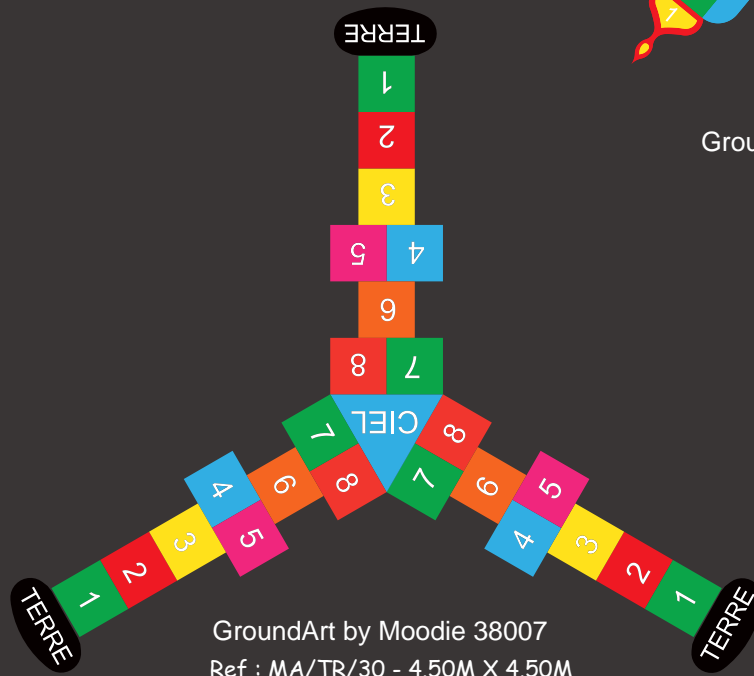

GroundArt by Moodie 38007
Ref : MA/TR/30 - 4.50M X 4.50M