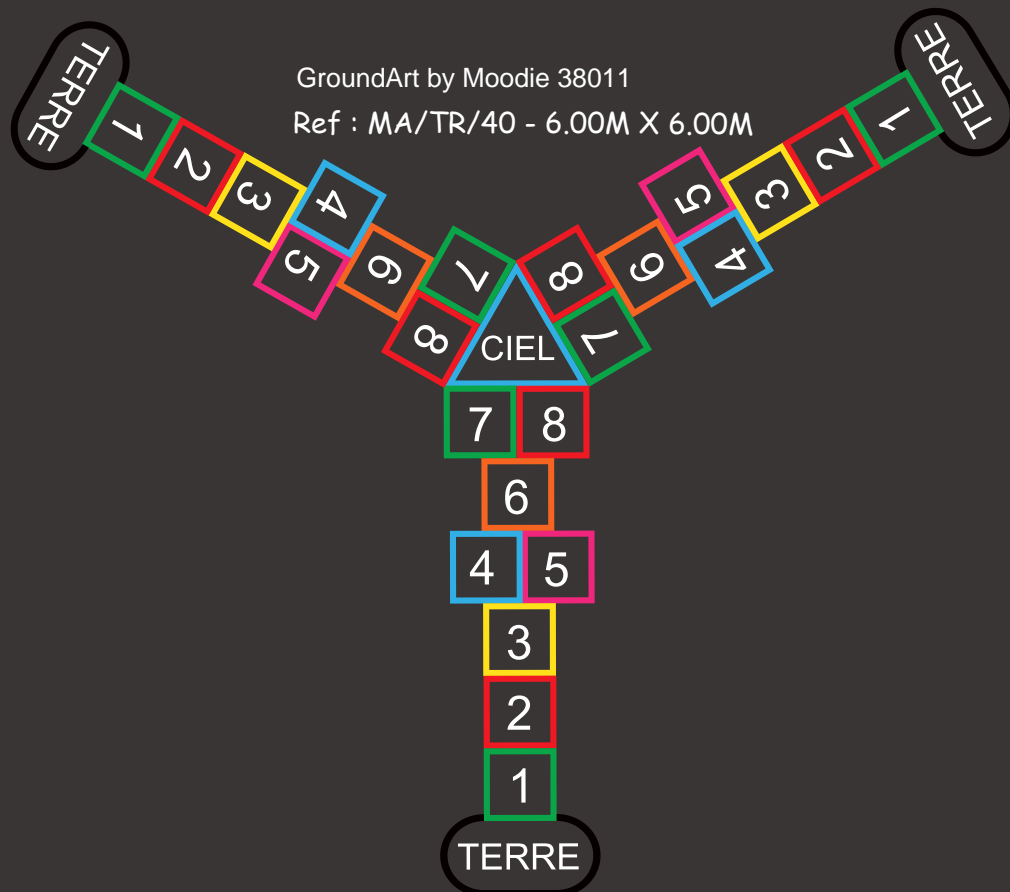

GroundArt by Moodie 38011
Ref : MA/TR/40 - 6.00M X 6.00M