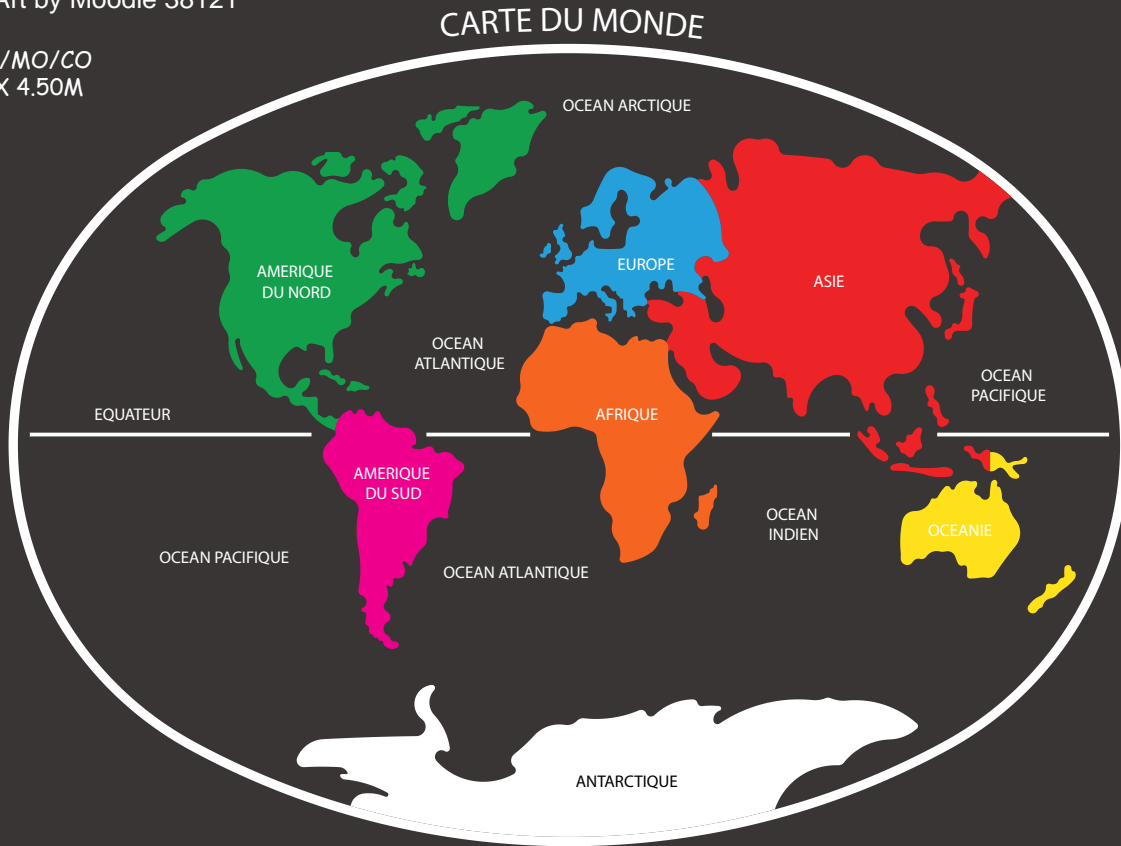

Geography

GroundArt by Moodie 38121

Ref : CA/MO/CO
6.50M X 4.50M

Ref : SY/SO/CI - 7,50M X 6,50M
GroundArt by Moodie 38122