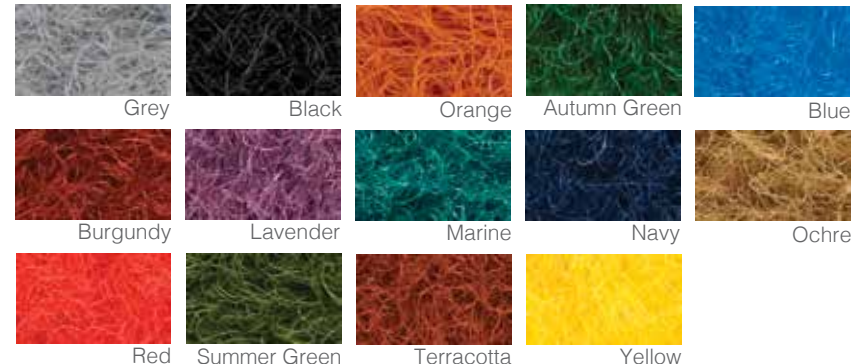

Australian Distributor 2019